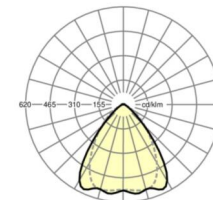

CHARACTERISTICS

Order number	19530004165
EAN number	4020863432424
Commodity code	94051190
Certification mark	IP 20, Protection class I, ENEC10 VDE, F, HACCP DIN10500/Food/IFS-application-related suitability/BRC, Indoor, CE
Impact resistance (IK rating)	IK03 (-20°C bis 35°C)
Ambient temperatur	ta -20°C to 35°C
Warranty period	5 years
State funding programs	BEG - Federal funding for efficient buildings (valid only for Germany)

ELECTRICAL ENGINEERING

Controller	Electronic driver (1 pcs.)
System output	34W
Mains voltage	230V/50Hz
Energy efficiency class/light source	B

LIGHTING TECHNOLOGY

Placement	LED, Colour rendering/Light colour CRI ≥ 80 / 6500K
Colour tolerance (MacAdam)	3SDCM
Nominal luminous flux	6077lm
LED service life	50000h L80/B10 (Tq 35°C), 70000h L80/B50 (Tq 35°C)
Luminaire luminous efficiency	176lm/W
Beam angle	80° (C0) / 75° (C90)
UGR lat./long.	19.4 / 20.1

MECHANICS

Housing colour	silver grey/white aluminium RAL 9006
Dimensions (LxWxDxH)	1531mm x 55mm x 37mm
Weight (net)	1.65kg
Type of installation	Mounting rail system installation, Ceiling-mounted light structure, Pendant light structure

Dimensions

L	1531 mm	Length
B	55 mm	Width
H	37 mm	Height

DEEP-LINK

<https://www.regiolux.de/en/article/19530004165>

Reference	LED 6000lm 865
ηLB	100 %
Φ ↓/↑	98 % / 2 %
UGR lat./long.	19.4 / 20.1